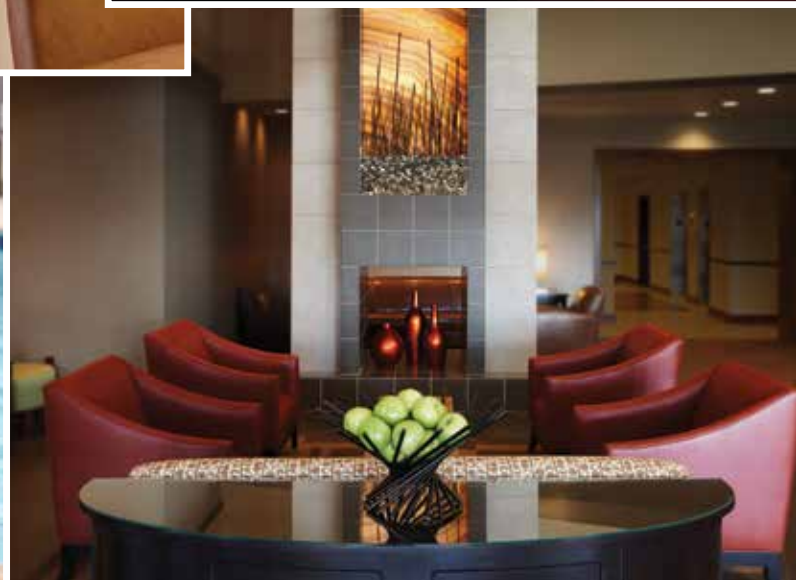

WELCOME
TO A
different
PLACE[®]

WHAT MAKES HYATT PLACE®

A *different* PLACE

YOUR GUIDE TO *all things* HYATT PLACE

HYATT PLACE PHOENIX/GILBERT

HOTEL FEATURES

- Gallery Hosts available 24/7
- Free Wi-Fi and remote printing everywhere
- Express checkout at noon
- Free public computers with high-speed Internet access in the Gallery
- 24-hour StayFit Gym featuring cardio equipment with LCD touchscreens
- Smoke-free hotel
- Free self-parking
- Free shuttle service offered within a 5 mile radius, every day from 7:00 a.m. to 10:00 p.m.
- Outdoor temperature controlled pool
- Odds & Ends offers a menu of must-have items for guests to buy, borrow or enjoy for free

ROOMY ROOMS

- 127 guestrooms
- Hyatt Grand Bed®
- Swiveling 42" flat screen HDTV
- Hyatt Plug Panel™ (in all guestrooms)
- Cozy Corner is the perfect place to sit back and relax (sofa sleeper in all guestrooms)
- Mini-fridge and single-serve coffeemaker
- KenetMD™ luxury skin and hair care amenities
- Separate workspace
- In-room safe

24/7 EAT & DRINK

- a.m. Kitchen Skillet™ is free with your stay and always has plenty to choose from with hot breakfast items, fresh fruit and more
Weekdays 6:00–9:00 a.m.
Weekends 7:00–10:00 a.m.
- 24/7 Gallery Menu offers freshly prepared meals any time day or night
- 24/7 Gallery Market offers perfectly packaged grab 'n go items, from snacks and sandwiches to pastries and sweets
- Coffee to Cocktails Bar offers specialty beverages made with Starbucks® espresso roast and a variety of premium beers, wines & cocktails