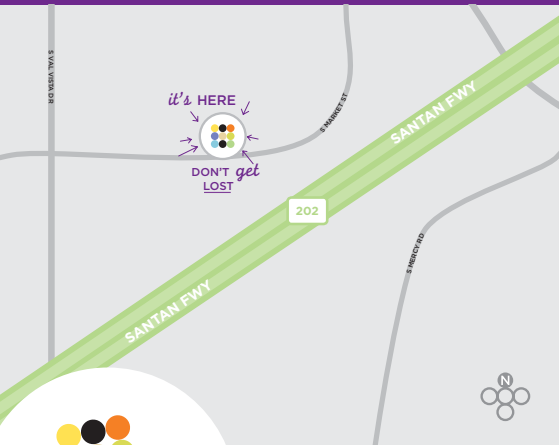

HYATT
PLACE®

hyattplace.com

HYATT PLACE PHOENIX/GILBERT

3275 South Market Street

Gilbert, AZ 85297, USA

P 480 899 5900

F 480 899 5901

hyattplacephoenixgilbert.com

TRANSPORTATION

- From Phoenix-Mesa Gateway Airport: Exit the airport North onto Sossaman Road to Power Road. Take Power Road North to Loop 202 West. Exit Loop 202 at Val Vista Drive. Turn right onto Val Vista Drive. Turn right onto South Market Street
- From Downtown Gilbert: Take Gilbert Rd south. Turn left onto Williams Field Rd. Turn right onto Val Vista Dr. Turn left on to Market Street
- From Phoenix Sky Harbor International Airport: Exit the airport onto Loop 202 East. Take Exit 9 to State Highway 101 South. Continue to Exit 61C for State Highway 202 Loop East. Exit at Val Vista Drive (Exit 42). Turn left onto Val Vista Drive. Turn right onto South Market Street

888 HYATT HP
(888 492 8847)